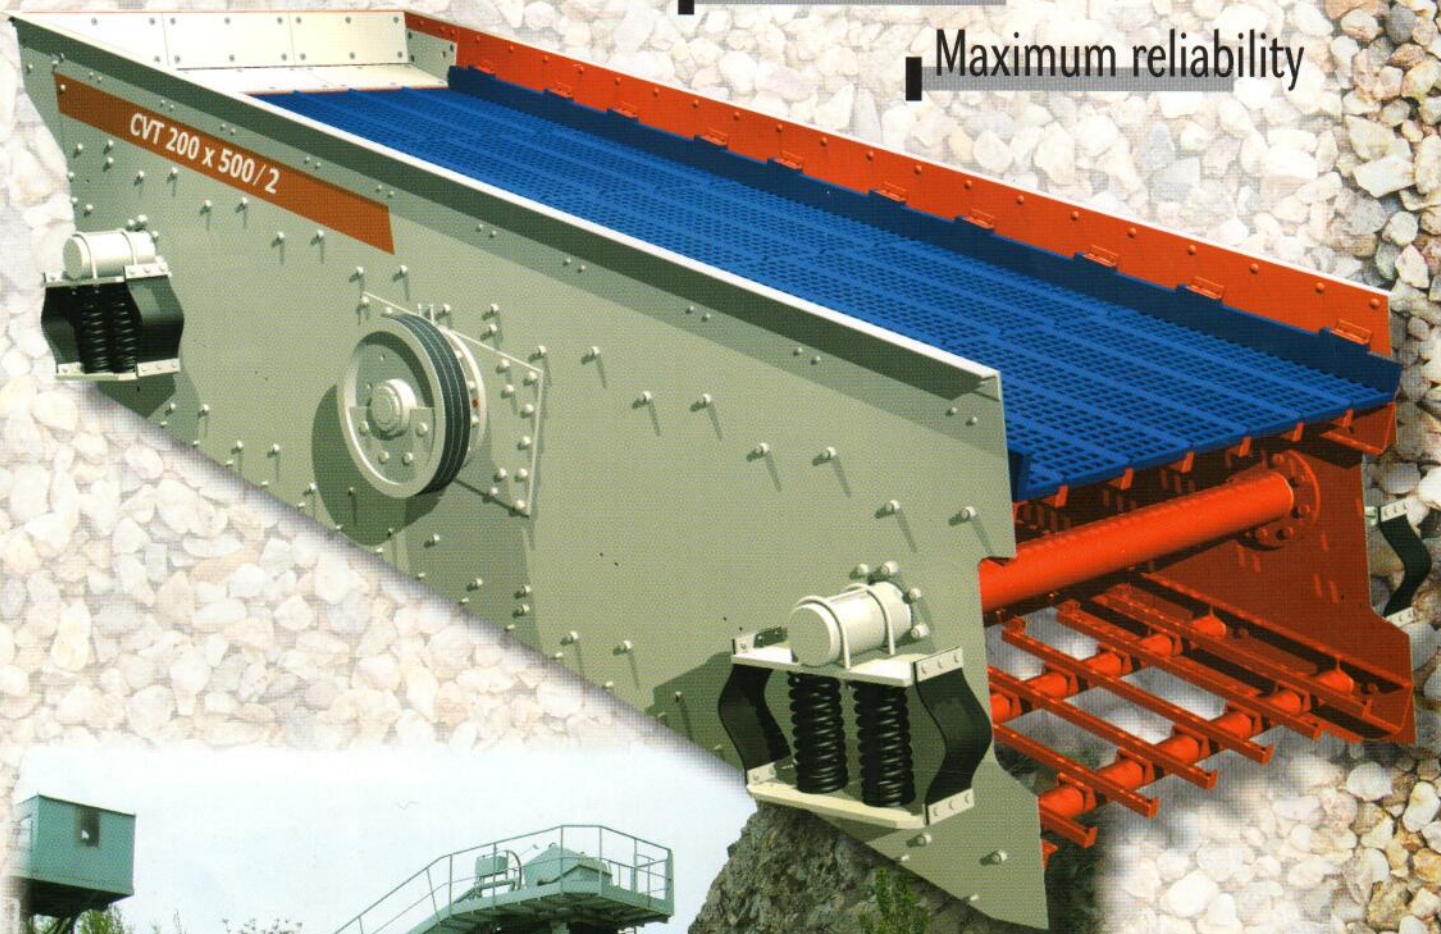

Vibratory screeners

RAPID-CVT

■ Tradition + renovation

■ Maximum reliability

■ DELAYING AFTER PRIMERY CRUSHER ■ Greywacke ■ CVT 125×350/2